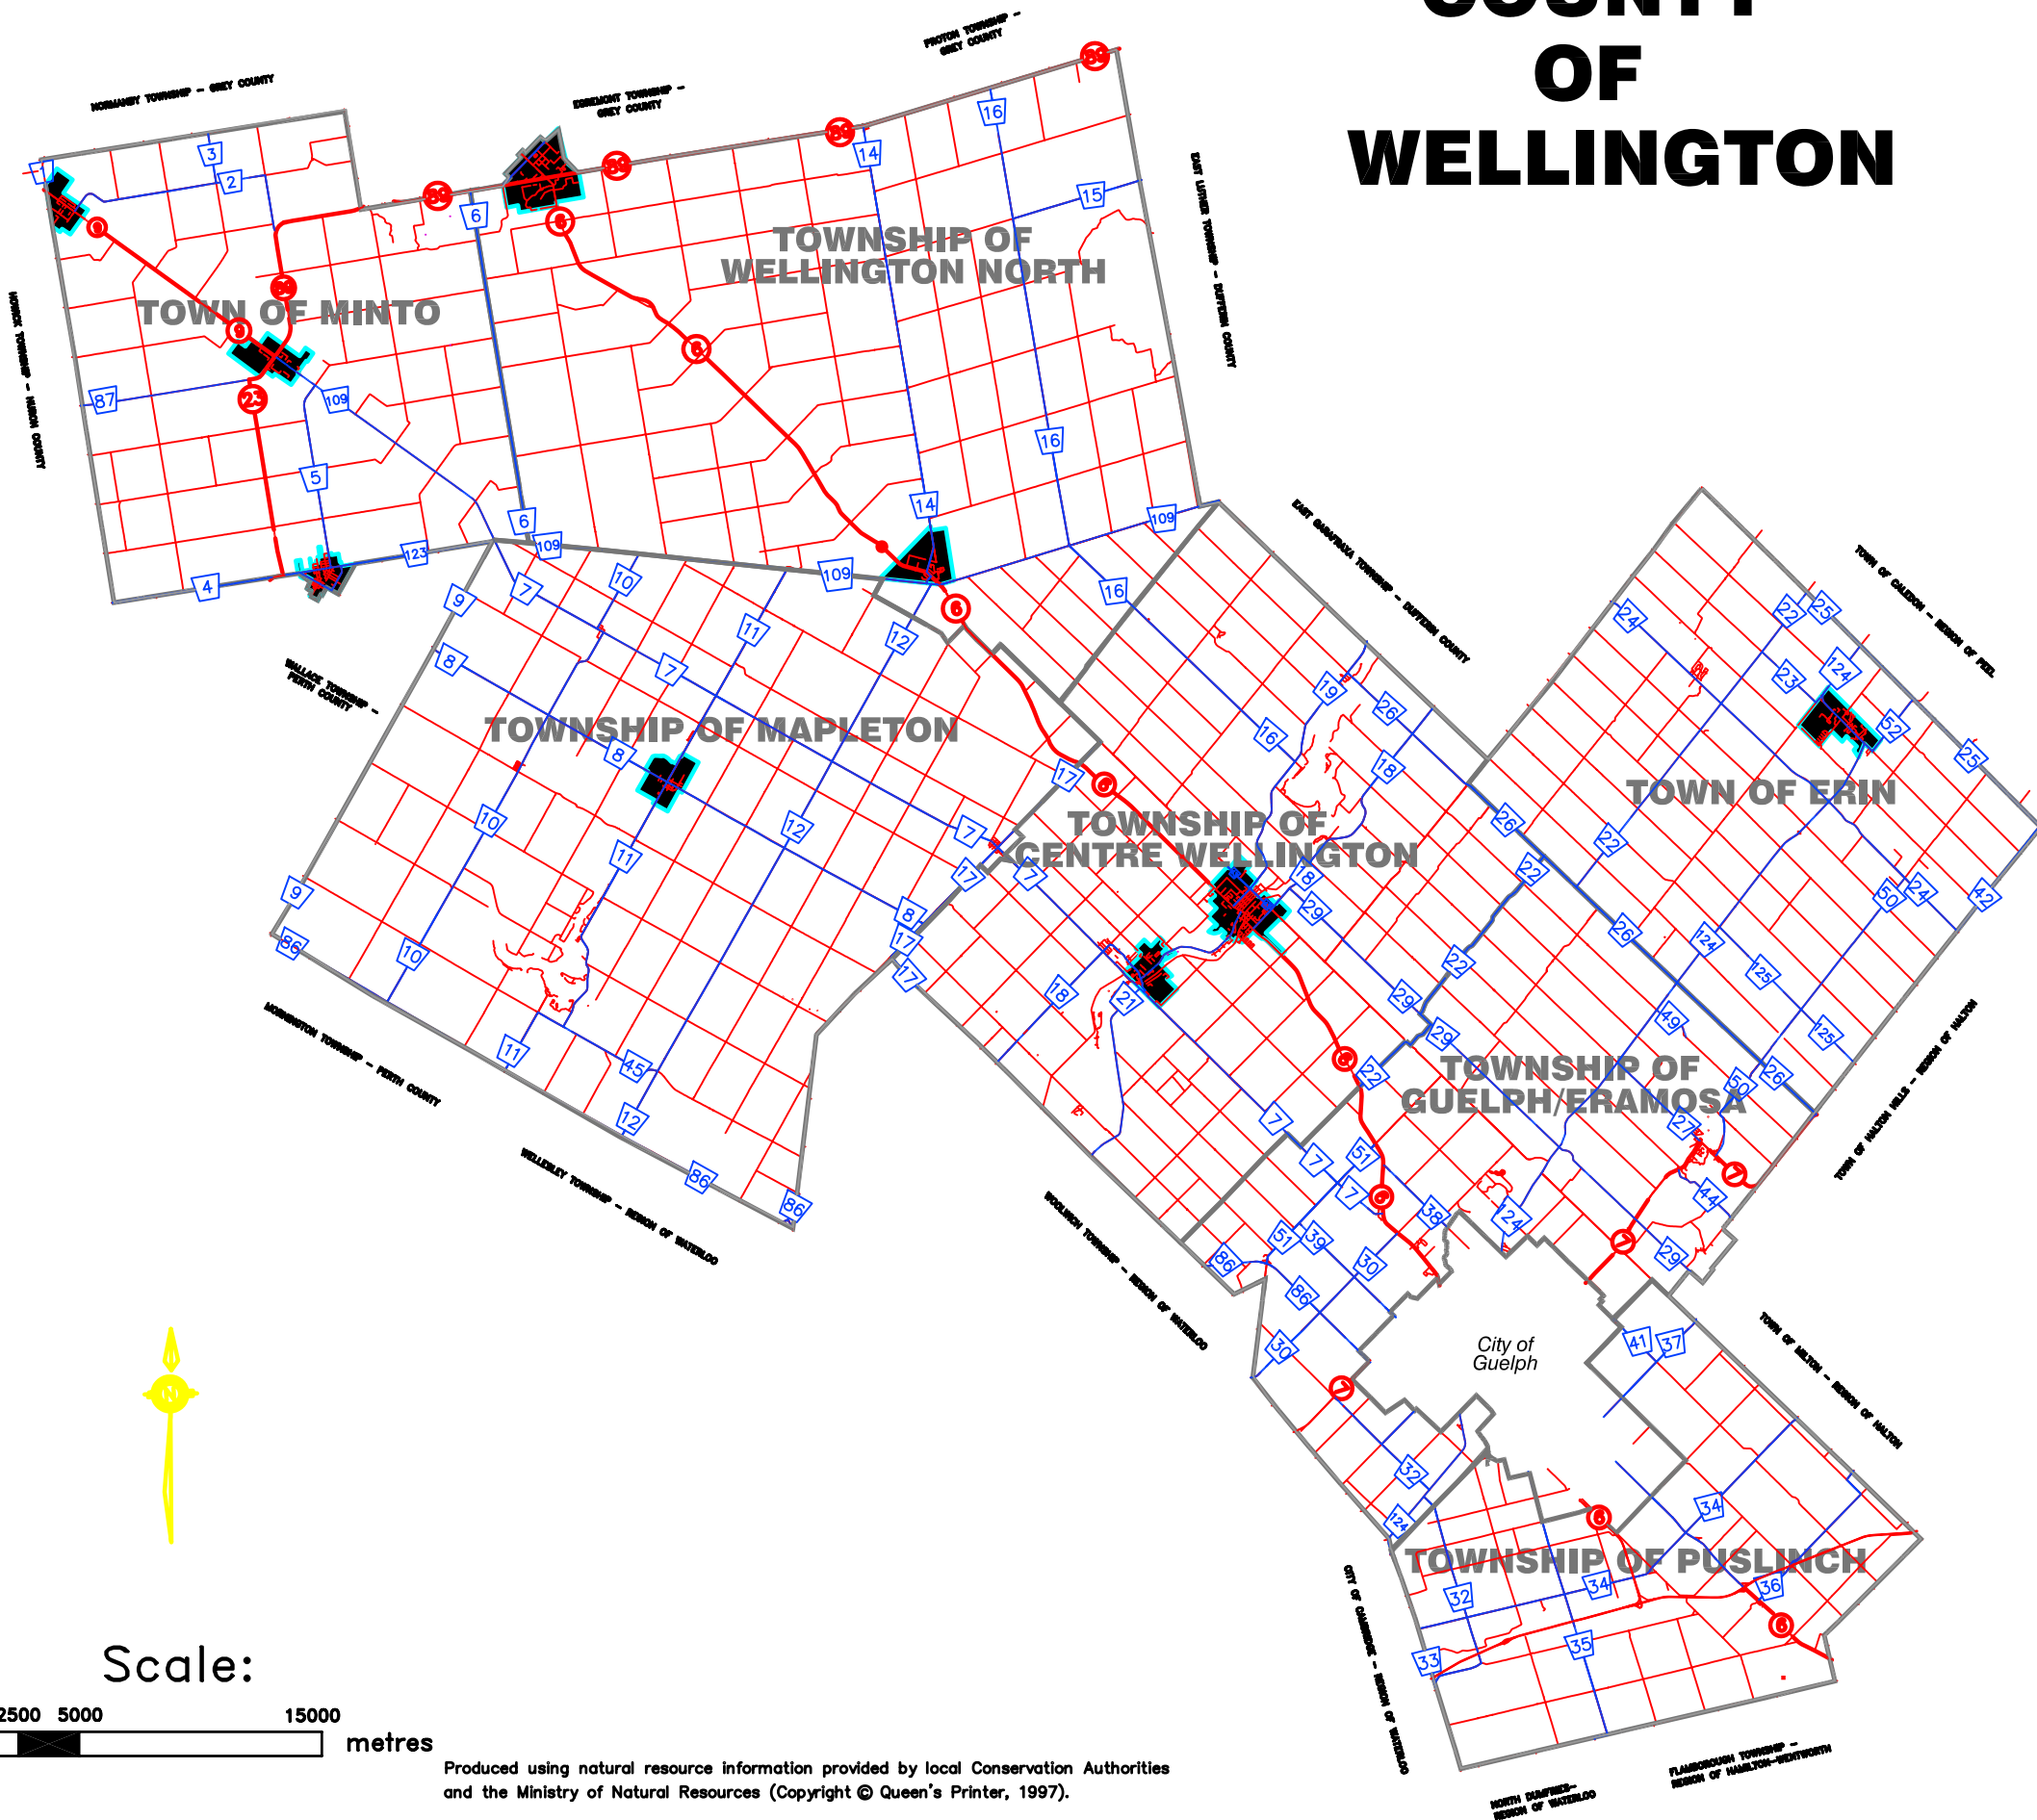

COUNTY OF WELLINGTON

Scale: 0 2500 5000 15000 metres

Produced using natural resource information provided by local Conservation Authorities and the Ministry of Natural Resources (Copyright © Queen's Printer, 1997).