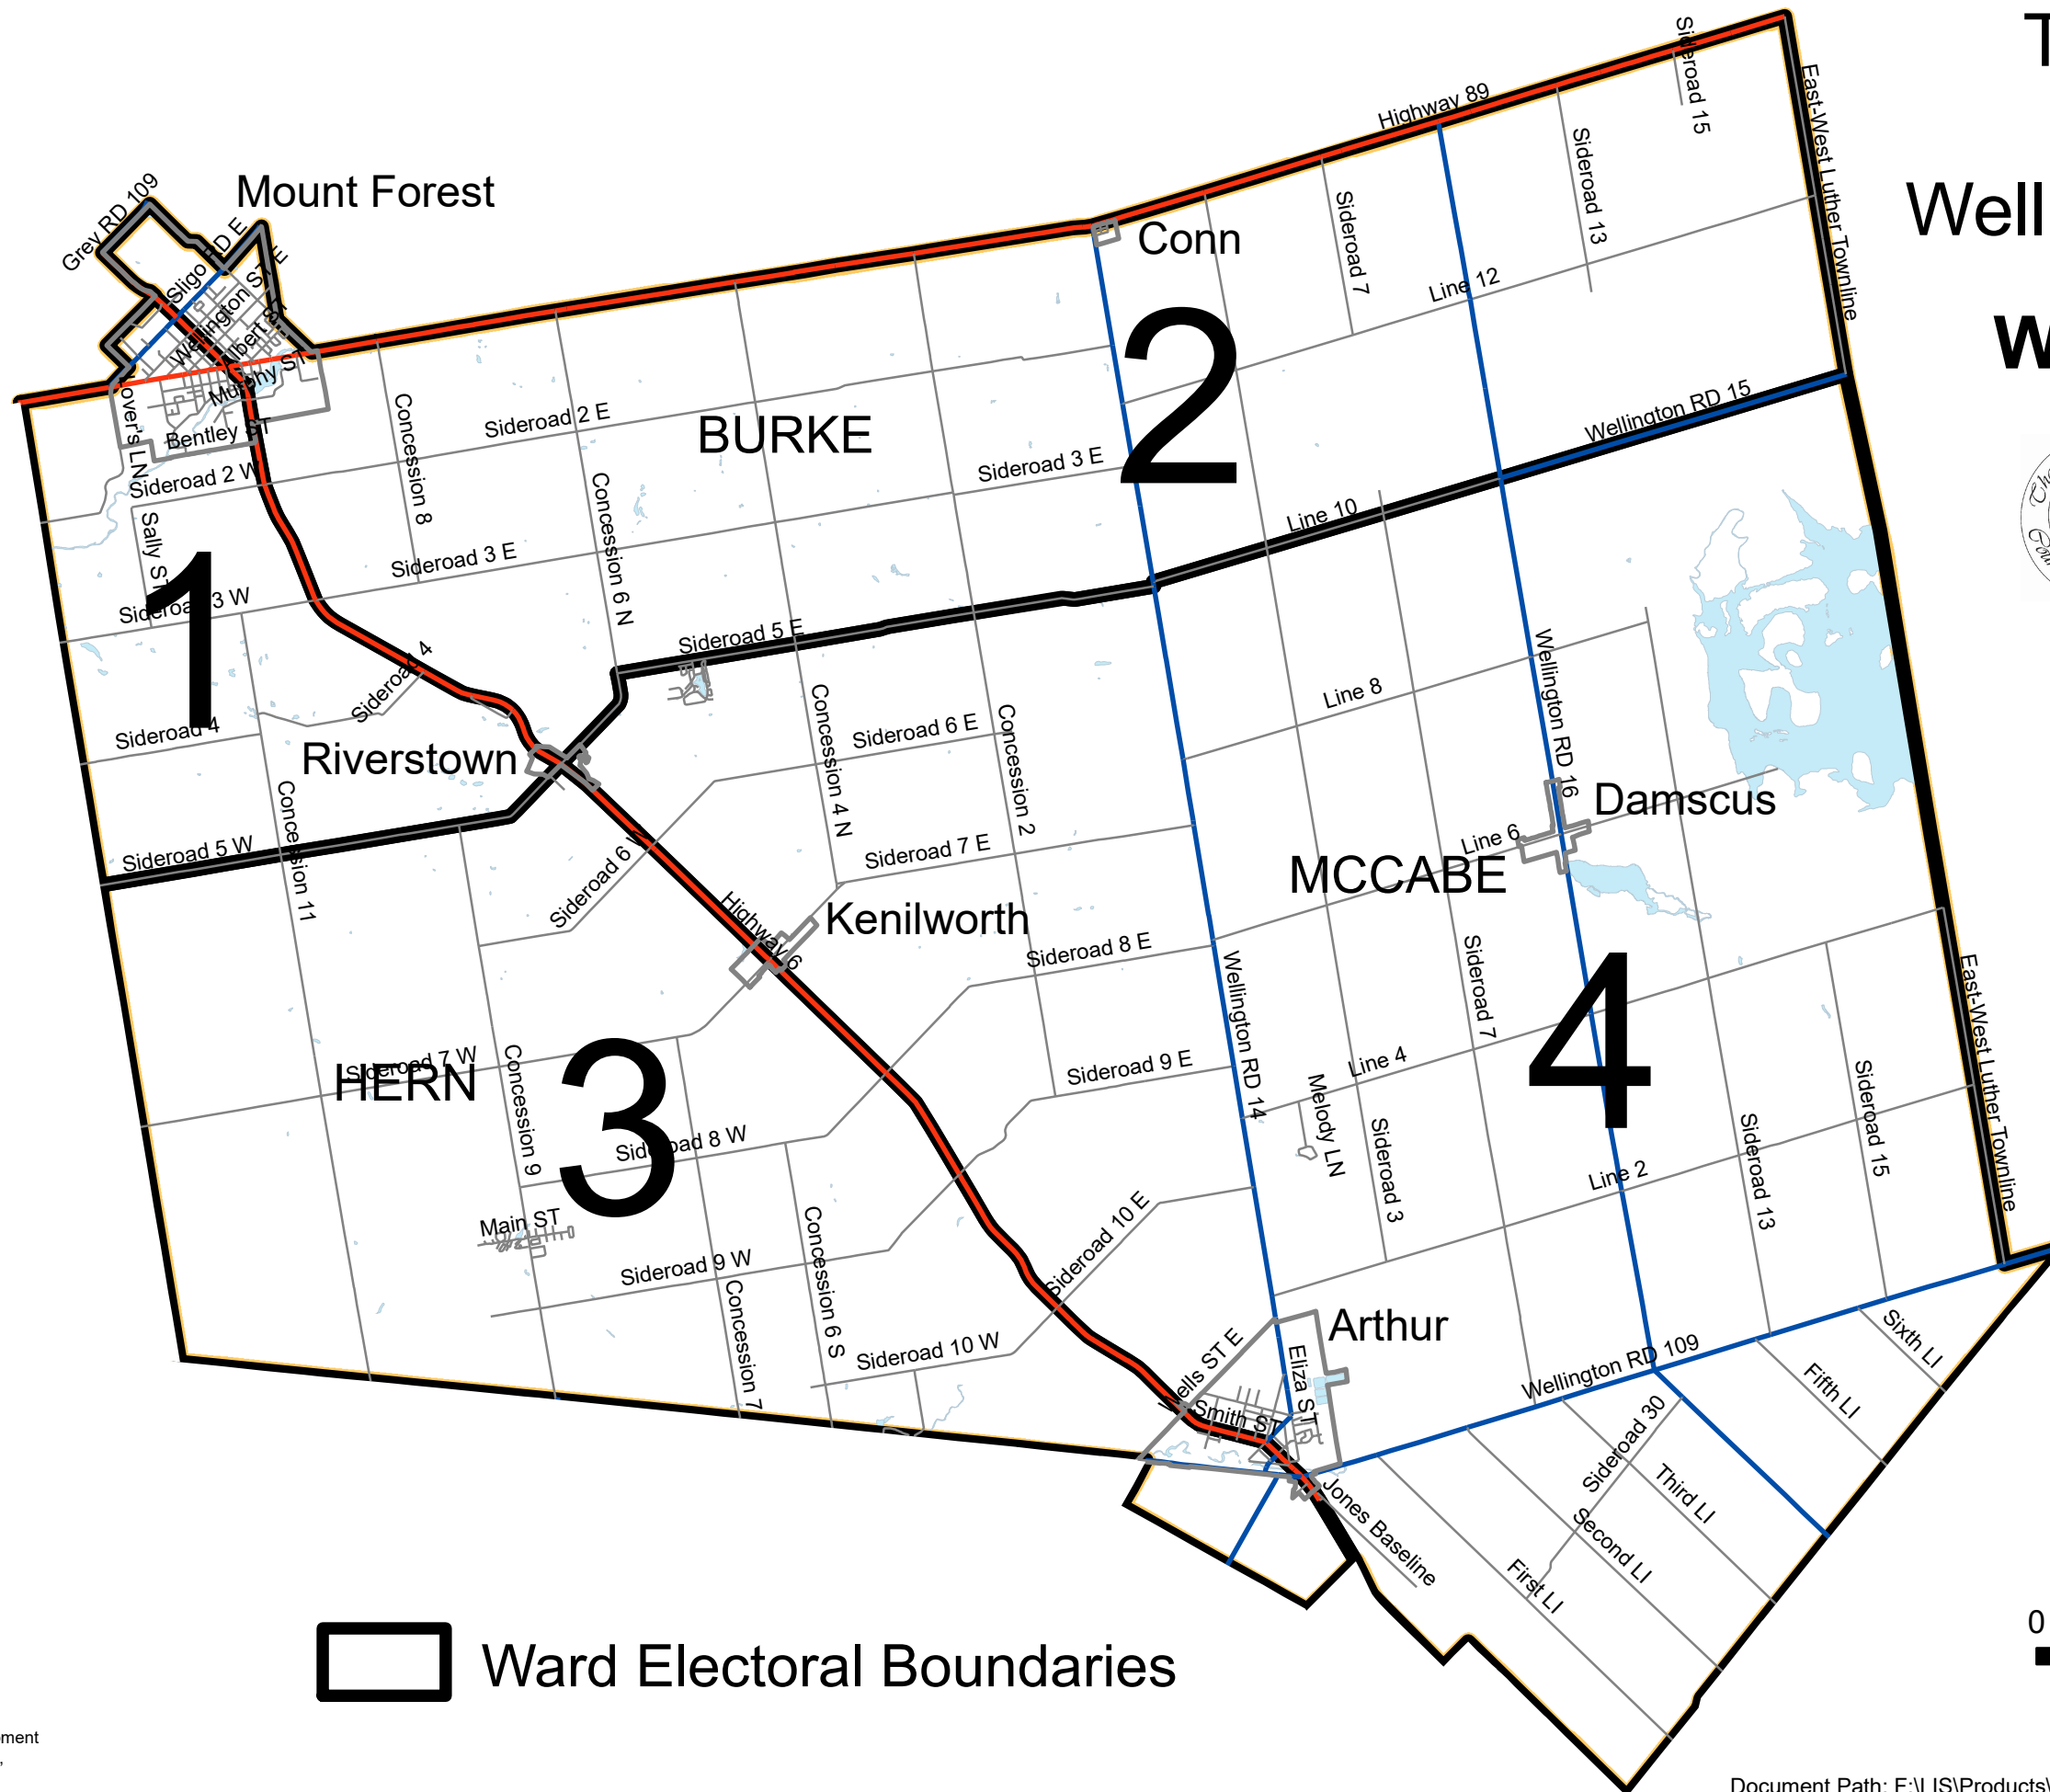

Township of Wellington North

WARD MAP

YAKE

 Ward Electoral Boundaries

This is not survey data. All rights reserved.
May not be reproduced without permission.

Sources:
County of Wellington Planning and Development
Department, Ministry of Natural Resources,
Grand River Conservation Authority, 2018