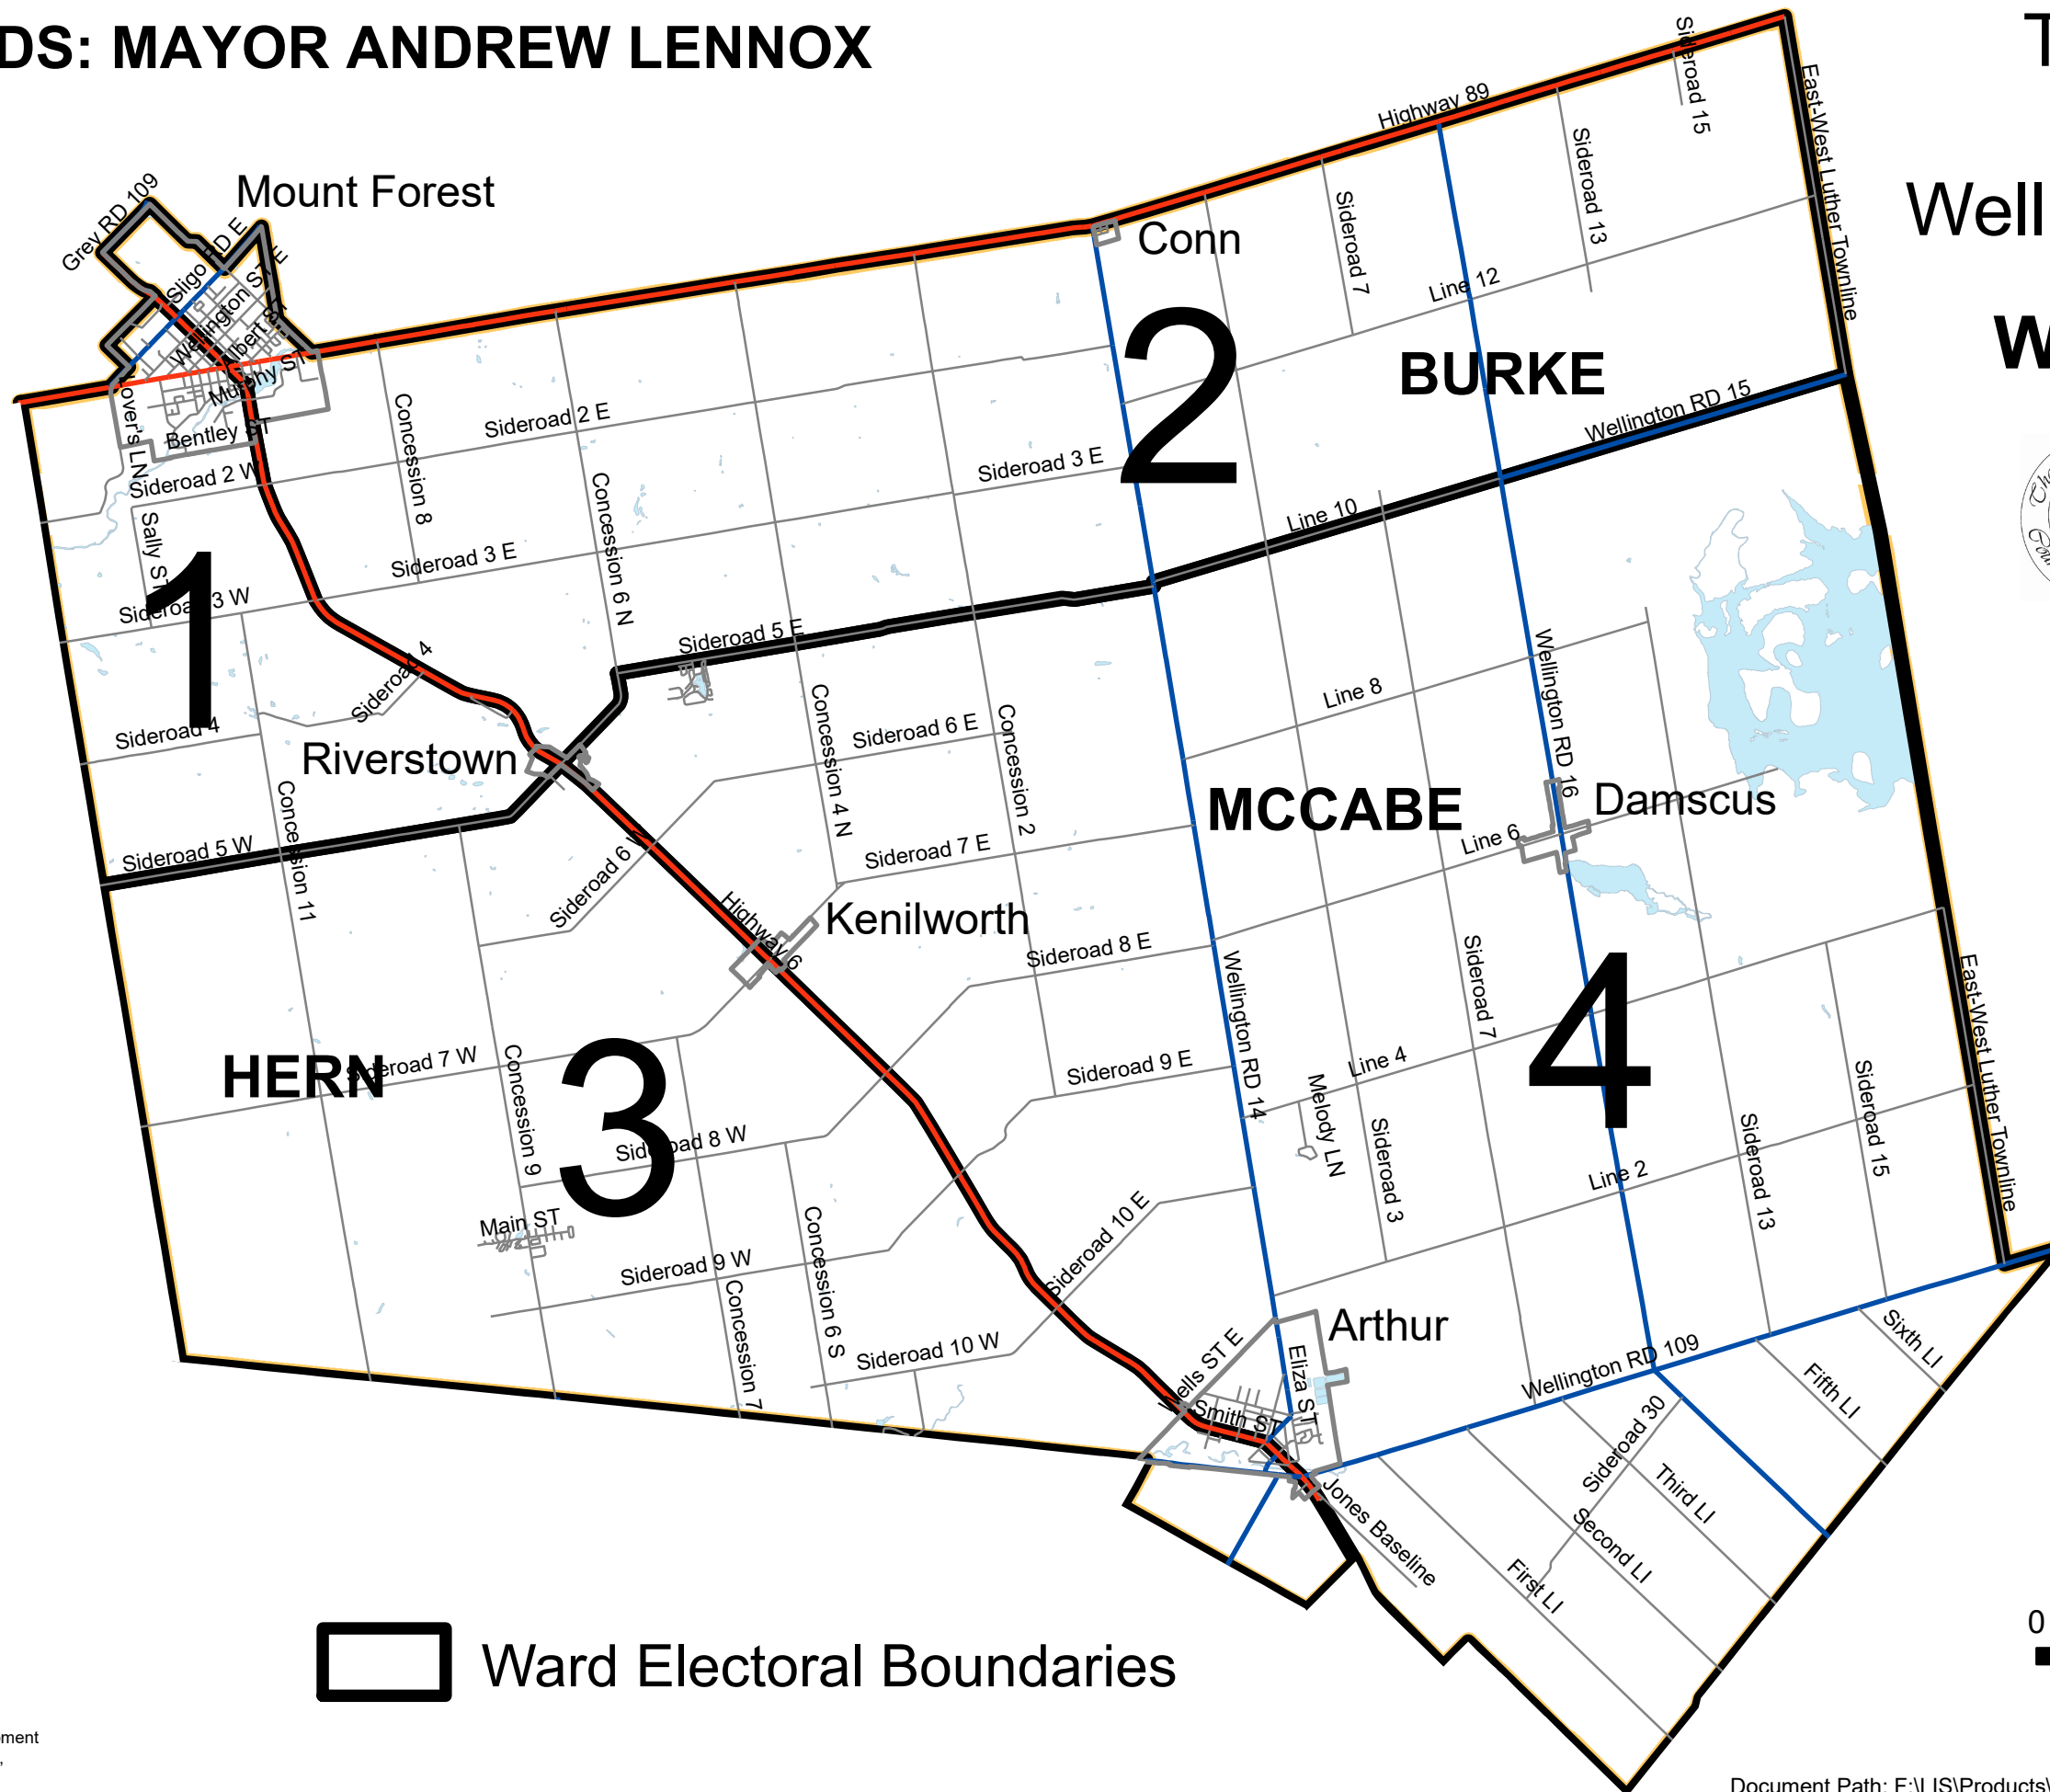

# ALL WARDS: MAYOR ANDREW LENNOX

# Township of Wellington North WARD MAP

RENKEN

 Ward Electoral Boundaries

This is not survey data. All rights reserved.  
May not be reproduced without permission.

Sources:  
County of Wellington Planning and Development  
Department, Ministry of Natural Resources,  
Grand River Conservation Authority, 2018