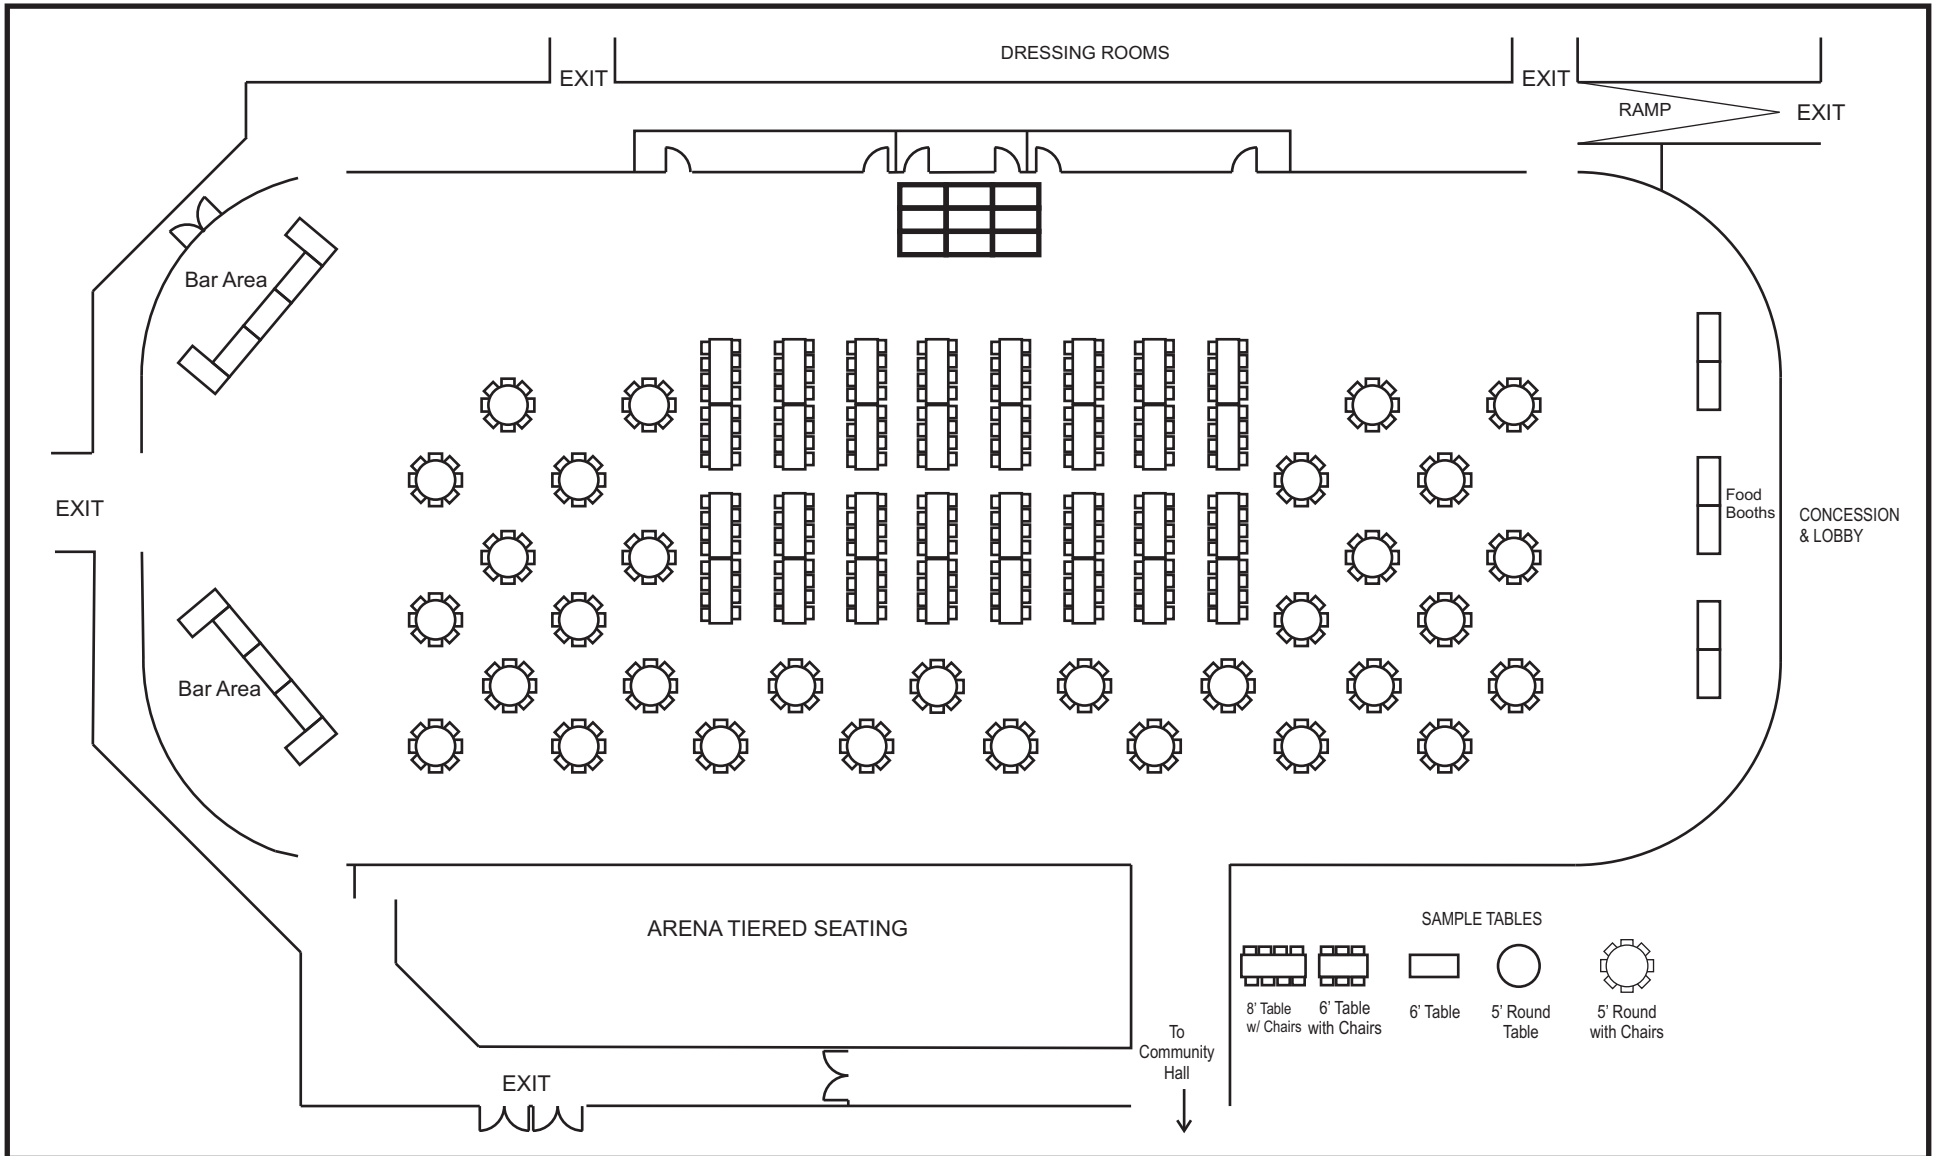

Arena Floor
with Hydr Service

SCALE: 1/8" = 3'-1 1/2"

Mount Forest & District Sports Complex

ARENA FLOOR

519.323.1801, 850 Princess Street, Mount Forest, N0G 2L3

Wellington North
Simply Explore

Community Event
 512 Chairs, 32 - 8' Rectangular Tables, 32 - Round Tables
 9 Pieces of Stage (9' x 18'), 16 - 6' Tables

Mount Forest & District Sports Complex

ARENA FLOOR

519.323.1801, 850 Princess Street, Mount Forest, N0G 2L3

Wellington North
 Simply Explore