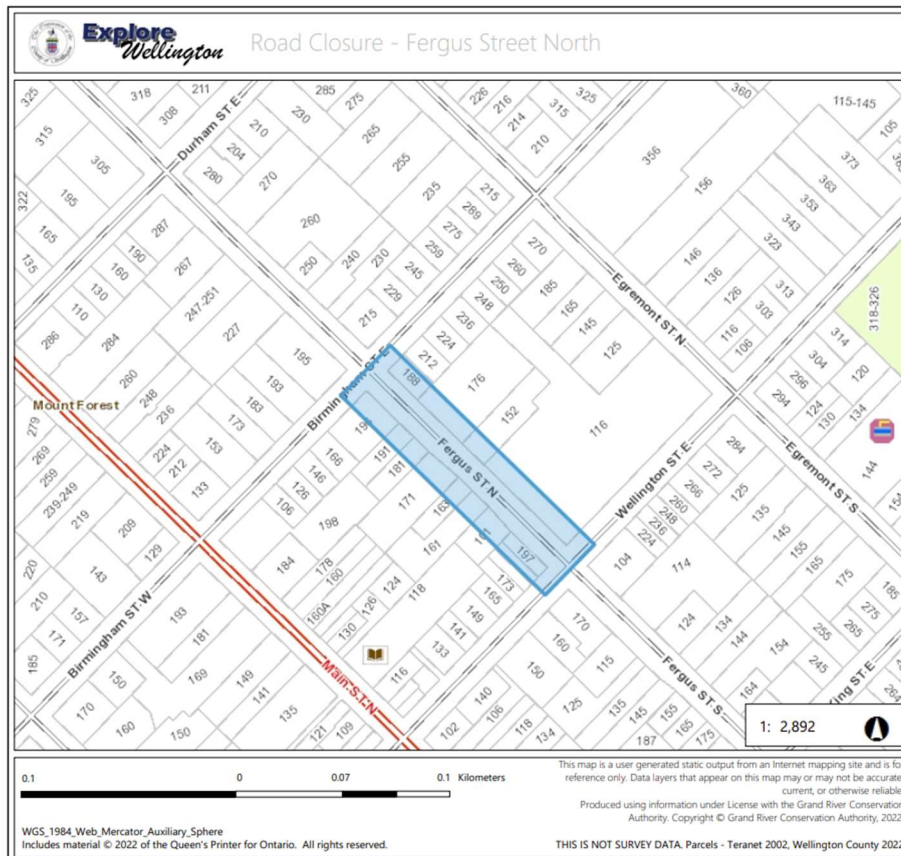

# ROAD CLOSURE NOTICE

Please be advised that the Township's contractor, Kurtis Smith Excavating, will be closing **Fergus Street North** in the Town of Mount Forest between Wellington Street East and Birmingham Street East beginning as early as **Tuesday April 30, 2024**. This work will involve a full road closure with local traffic only until **End of July 2024**. Full traffic detour will be in place.

Residents accessing the temporary St. Mary's School located at the First Baptist Church, please enter Wellington Street from Egremont Street.

On behalf of the Township, we apologize for any inconveniences caused by this project.