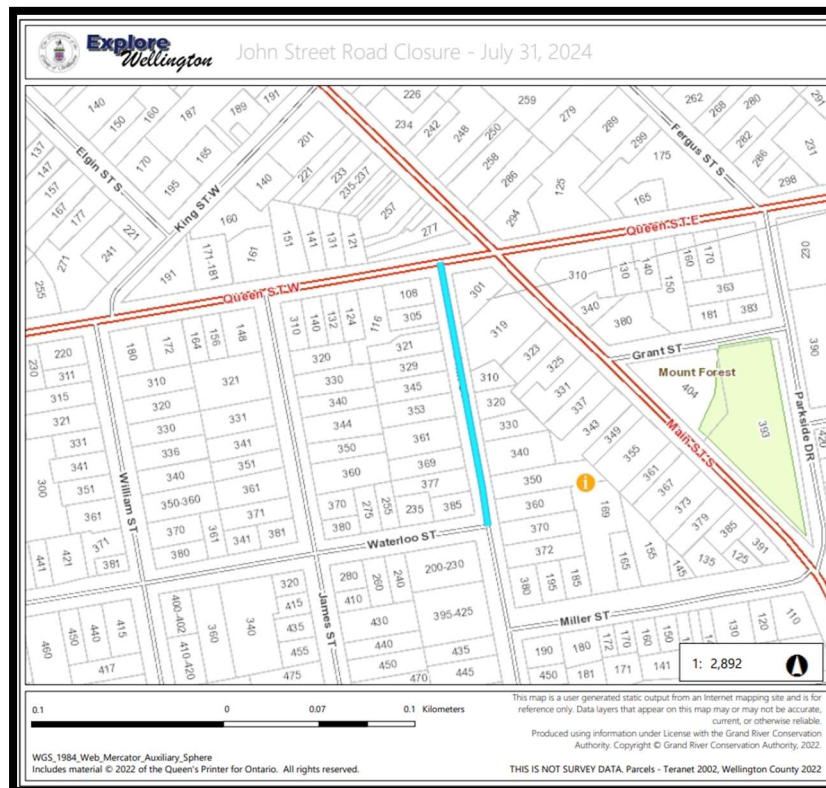

# ROAD CLOSURE NOTICE

Please be advised that Township of Wellington North will be conducting road investigation activities on **John Street** in Mount Forest between Queen Street W and Waterloo Street. This work will involve a one (1) day full road closure starting on **Wednesday July 31, 2024**, between the hours of 7:00 am and 4:00 pm with access for emergency and local traffic only. There will be no access to Tim Hortons from John Street – please utilize Tim Hortons Main Street access.